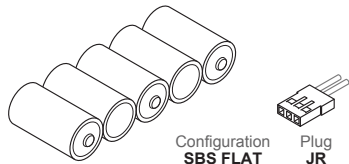

### R/C Batteries

4.8V

RDNA0199  
**2000** mAh

Configuration  
SBS FLAT Plug  
JR

6.0V

RDNA0088  
**1600** mAh

Configuration  
SBS FLAT Plug  
JR

6.0V