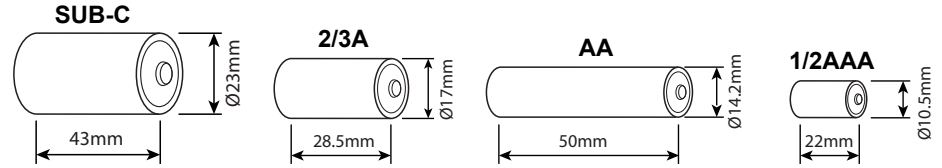

# **SUPERPA X** Ni-MH Batteries

<b>KEY</b>	1.2V = 1 cell	7.2V = 6 cell
	4.8V = 4 cell	8.4V = 7 cell
	6.0V = 5 cell	9.6V = 8 cell

Surface 1/10 and 1/8

7.2V

**RDNA0092**  
**2000** mAh

Configuration **STICK** Plug **HCT**