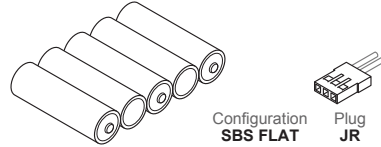

Configuration
SBS FLAT Plug
JR

Glow Drivers

1.2V

RDNA0196
3000 mAh

Configuration
SINGLE CELL