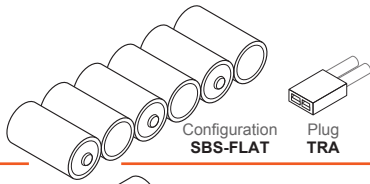

7.2V

RDNA0091TR
1600 mAh

Configuration
SBS-FLAT Plug
TRA

RDNA0133
1750 mAh