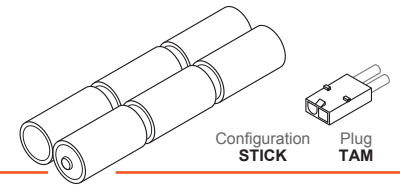

Roto Start & EZ-Start

7.2V

RDNA0201
3000 mAh

Configuration
STICK Plug
TAM

Roto Start is a trademark of HPI Racing CA 92610 USA.
EZ-Start® is a registered trademark of Traxxas Ltd., TX 75070, USA.
All trademarks are the property of their respective owners.