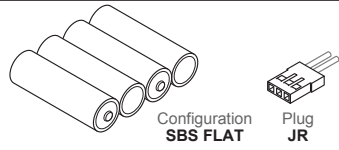

Configuration
SBS FLAT Plug
JR

6.0V

RDNA0088
1600 mAh