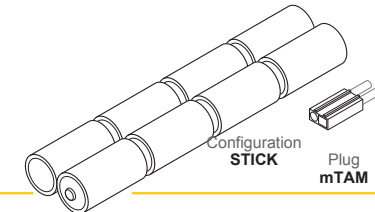

Configuration
STICK Plug
mTAM