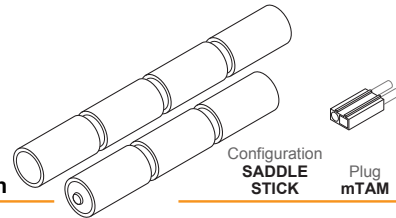

Airsoft

8.4V

RDNA0137
1600 mAh

Configuration
SADDLE
STICK Plug
mTAM

RDNA0138
1600 mAh